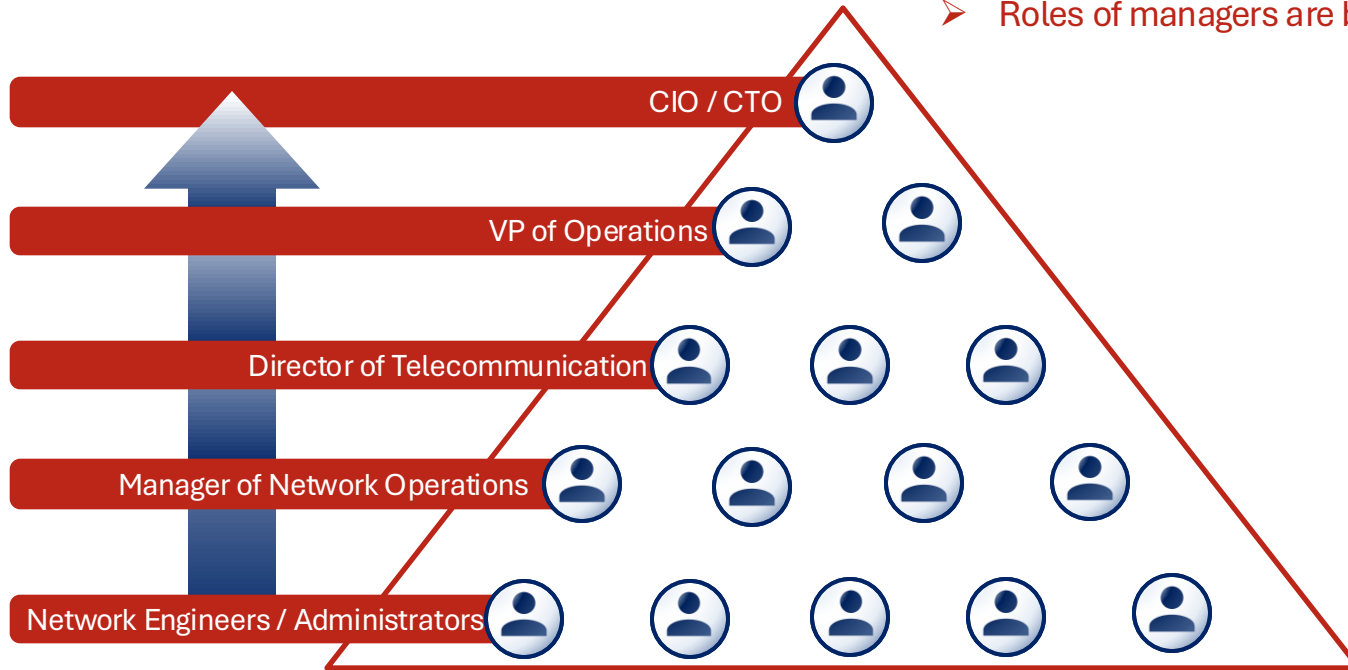

Career Paths in the Network Industry

2005: US Marine Corps

2010: University of Maryland Medical System

2017: Red River Technology

2025: Iron Bow Technologies

- Linear Progression
- Increasing fewer positions
- Advancements based on ability in current position
- Roles of managers are based on perspective

WHAT WE DON'T SEE

Professional Services

Resource Manager

Network Architect

Deployment Engineer

Project Manager

Service Management

Manager of Services

Project Manager

Product Manager

Customer Success Manager

Organization IT

Network Manager

Network Administrator

Network Architect

Automation Engineer